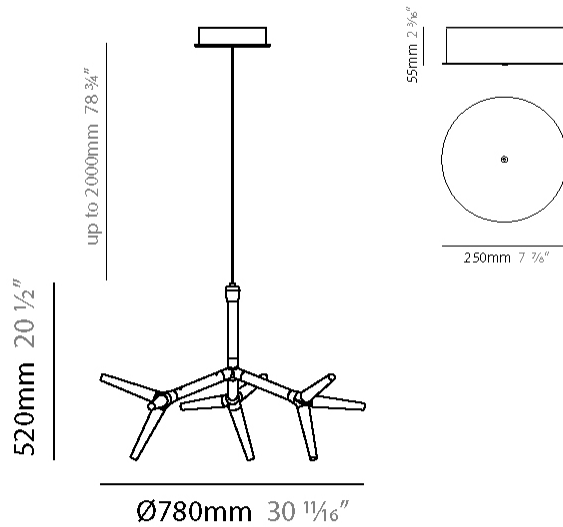

PROJECT	
TYPE	
SPECIFIER	
QUANTITY	
DATE	

SPARKS 3 SUSPENSION

D101686-

base number	LED Dimming	Finish Options

1. To build a product code in our configurator select the specify button on the base model # product page
2. To build a manual product code on this datasheet choose from the options listed below in blue font and add the suffix to the base model #

GENERAL

Series: Sparks
Subseries: Sparks 3
Partner: Quasar
Division: Design
Installation: Suspension
Product Type: Pendant
Mounting Location: Ceiling

PHYSICAL

Shape: Abstract
Diameter (mm): 780
Diameter (in): 30 ¹¹/₁₆
Height (mm): 520
Height (in): 20 ¹/₂
Max. Overall Height (mm): 2520
Max. Overall Height (in): 99 ³/₁₆
Weight (kg): 5
Weight (lbs): 11.02
Fixture Finish: WHI / PAL
Fixture Material: Metal
Cable Details: 2000mm Cable

ELECTRICAL

Lamp Type: LED
Input Wattage (W): 13.8
Total Output Wattage (W): 9.6
Dimming: Non-Dimming / Phase Dimming (120vac Only)
Driver Included: Yes
Driver Location: Integrated
Driver Type: Constant Voltage - Universal
Driver Class: Class 2
Input Voltage (V): 120 - 277
Output Voltage (V): 24
Upon Request: (Not included - see components) Remote: 0-10Vdc dimming

LED

Number of LEDs: 3
Color Temperature (°K): 2700
Max. Delivered Lumen (lm): 1128
CRI: >90 CRI
Lamp Life (hrs): 50000

OPTICAL

RATINGS AND CERTIFICATIONS

Certified By: Certified for North American Standards
IP rating: IP20