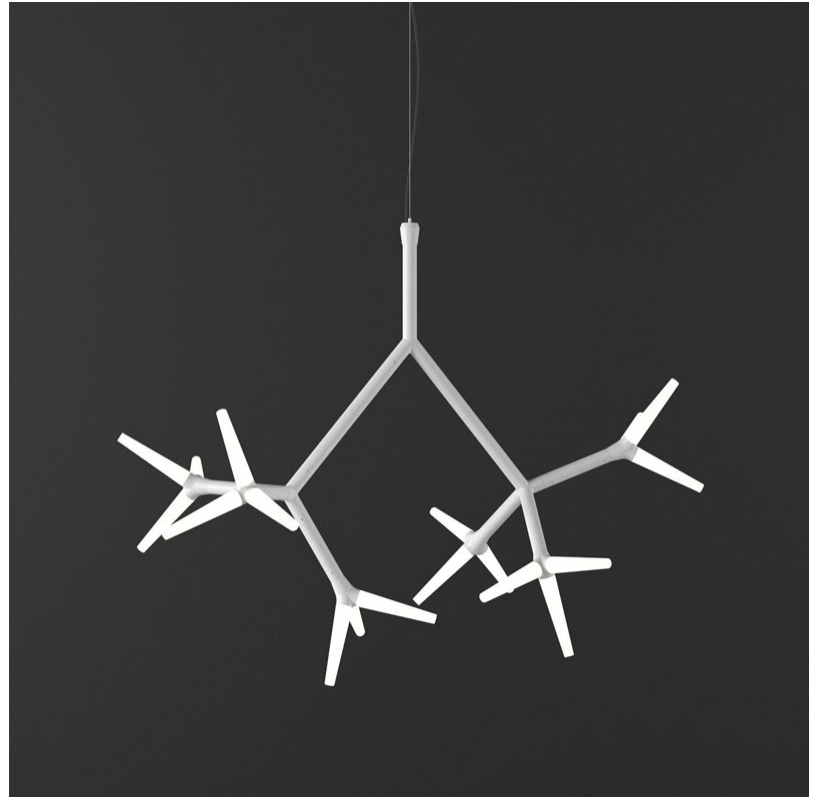

PROJECT	
TYPE	
SPECIFIER	
QUANTITY	
DATE	

SPARKS 6 SUSPENSION

D101688-

base number   LED Dimming   Finish Options

1. To build a product code in our configurator select the specify button on the base model # product page
2. To build a manual product code on this datasheet choose from the options listed below in blue font and add the suffix to the base model #

GENERAL

Series: Sparks
Subseries: Sparks 6
Partner: Quasar
Division: Design
Installation: Suspension
Product Type: Pendant
Mounting Location: Ceiling

PHYSICAL

Shape: Abstract
Length (mm): 1300
Length (in): 51 ³/₁₆"
Width (mm): 730
Width (in): 28 ³/₄"
Height (mm): 980
Height (in): 38 ⁹/₁₆"
Max. Overall Height (mm): 2980
Max. Overall Height (in): 117 ⁵/₁₆"
Weight (kg): 7
Weight (lbs): 15.43
Fixture Finish: WHI / PAL
Fixture Material: Metal
Cable Details: 2000mm Cable

ELECTRICAL

Lamp Type: LED
Input Wattage (W): 27.6
Total Output Wattage (W): 19.2
Dimming: [Non-Dimming / Phase Dimming (120vac Only)](#)
Driver Included: Yes
Driver Location: Integrated
Driver Type: Constant Voltage - Universal
Driver Class: Class 2
Input Voltage (V): 120 - 277
Output Voltage (V): 24
Upon Request: (Not included - see components) Remote: 0-10Vdc dimming

LED

Number of LEDs: 6
Color Temperature (°K): 2700
Max. Delivered Lumen (lm): 2256
CRI: >90 CRI
Lamp Life (hrs): 50000

OPTICAL

RATINGS AND CERTIFICATIONS

Certified By: Certified for North American Standards
IP rating: IP20