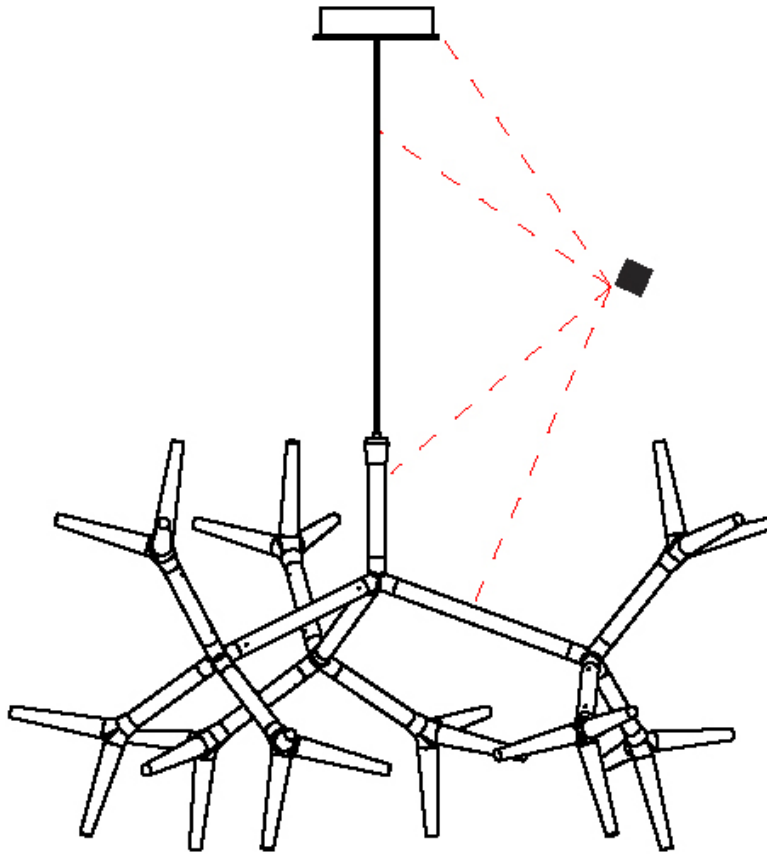

SPARKS 9 SUSPENSION

D101690-

PROJECT _____

TYPE _____

SPECIFIER _____

QUANTITY _____

DATE _____

D