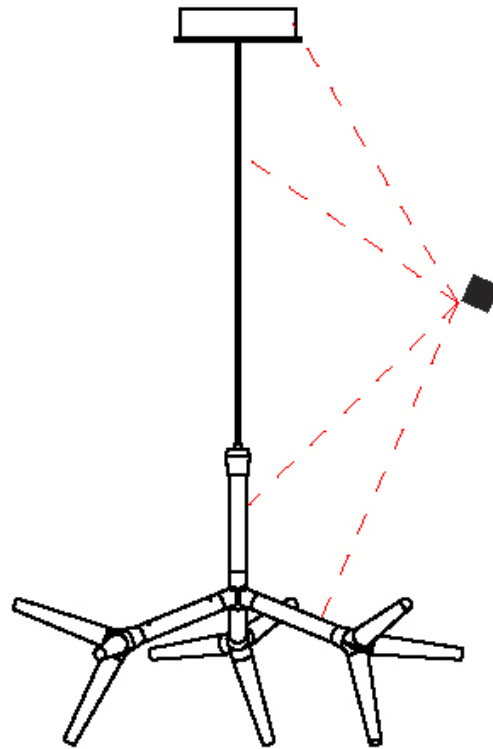

SPARKS 3 SUSPENSION

D101686-

PROJECT _____

TYPE _____

SPECIFIER _____

QUANTITY _____

DATE _____

D