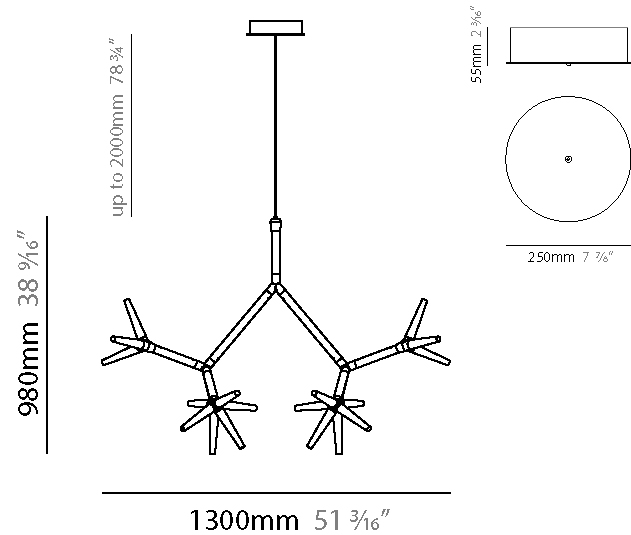

PROJECT	
TYPE	
SPECIFIER	
QUANTITY	
DATE	

SPARKS 6 SUSPENSION

D101688-

base number   LED Dimming   Finish Options

1. To build a product code in our configurator select the specify button on the base model # product page
2. To build a manual product code on this datasheet choose from the options listed below in blue font and add the suffix to the base model #

GENERAL

Series: Sparks
Subseries: Sparks 6
Partner: Quasar
Division: Design
Installation: Suspension
Product Type: Pendant
Mounting Location: Ceiling

PHYSICAL

Shape: Abstract
Length (mm): 1300
Length (in): 51 ³/₁₆"
Width (mm): 730
Width (in): 28 ³/₄"
Height (mm): 980
Height (in): 38 ⁹/₁₆"
Max. Overall Height (mm): 2980
Max. Overall Height (in): 117 ⁵/₁₆"
Weight (kg): 7
Weight (lbs): 15.43
Fixture Finish: WHI / PAL
Fixture Material: Metal
Cable Details: 2000mm Cable

ELECTRICAL

Lamp Type: LED
Input Wattage (W): 27.6
Total Output Wattage (W): 19.2
Dimming: [Non-Dimming / Phase Dimming (120vac Only)](#)
Driver Included: Yes
Driver Location: Integrated
Driver Type: Constant Voltage - Universal
Driver Class: Class 2
Input Voltage (V): 120 - 277
Output Voltage (V): 24
Upon Request: (Not included - see components) Remote: 0-10Vdc dimming

LED

Number of LEDs: 6
Color Temperature (°K): 2700
Max. Delivered Lumen (lm): 2256
CRI: >90 CRI
Lamp Life (hrs): 50000

OPTICAL

RATINGS AND CERTIFICATIONS

Certified By: Certified for North American Standards
IP rating: IP20